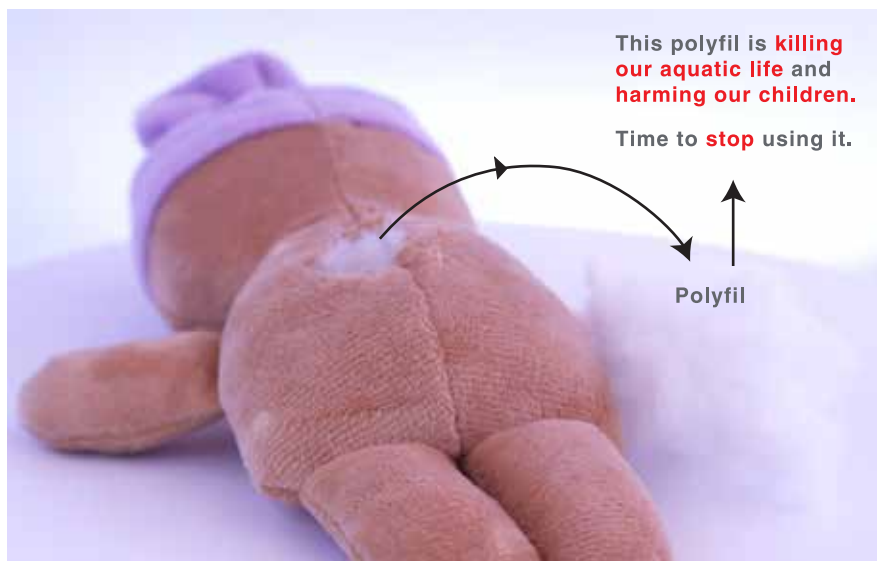

This polyfil is **killing**
our aquatic life and
harming our children.

Time to **stop** using it.

Polyfil