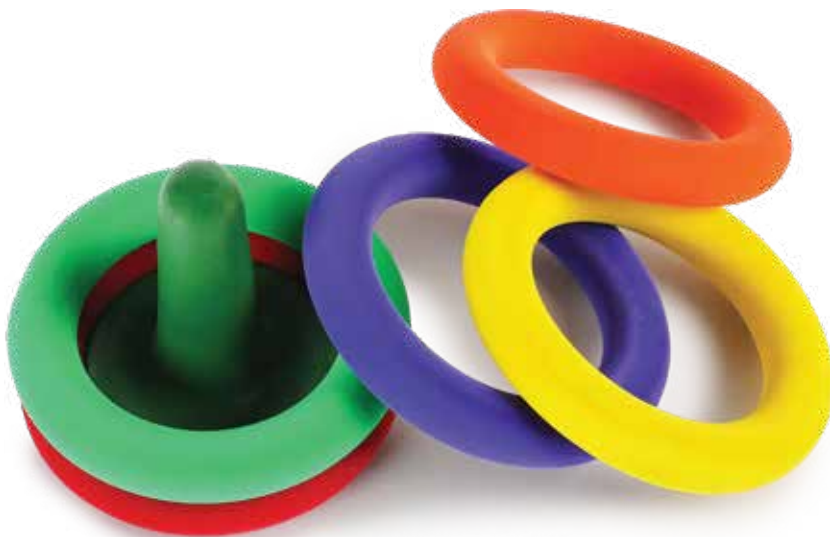

BOWLING SET LARGE 20cm 18m+

A colorful 6-pin bowling set with a soft bowling ball. Fun for all ages and an active indoor toy.

Bowling Pins: 20 cm
Dimensions: 24 X 24 X 20 cm

#20075, 8904001200750

F A S