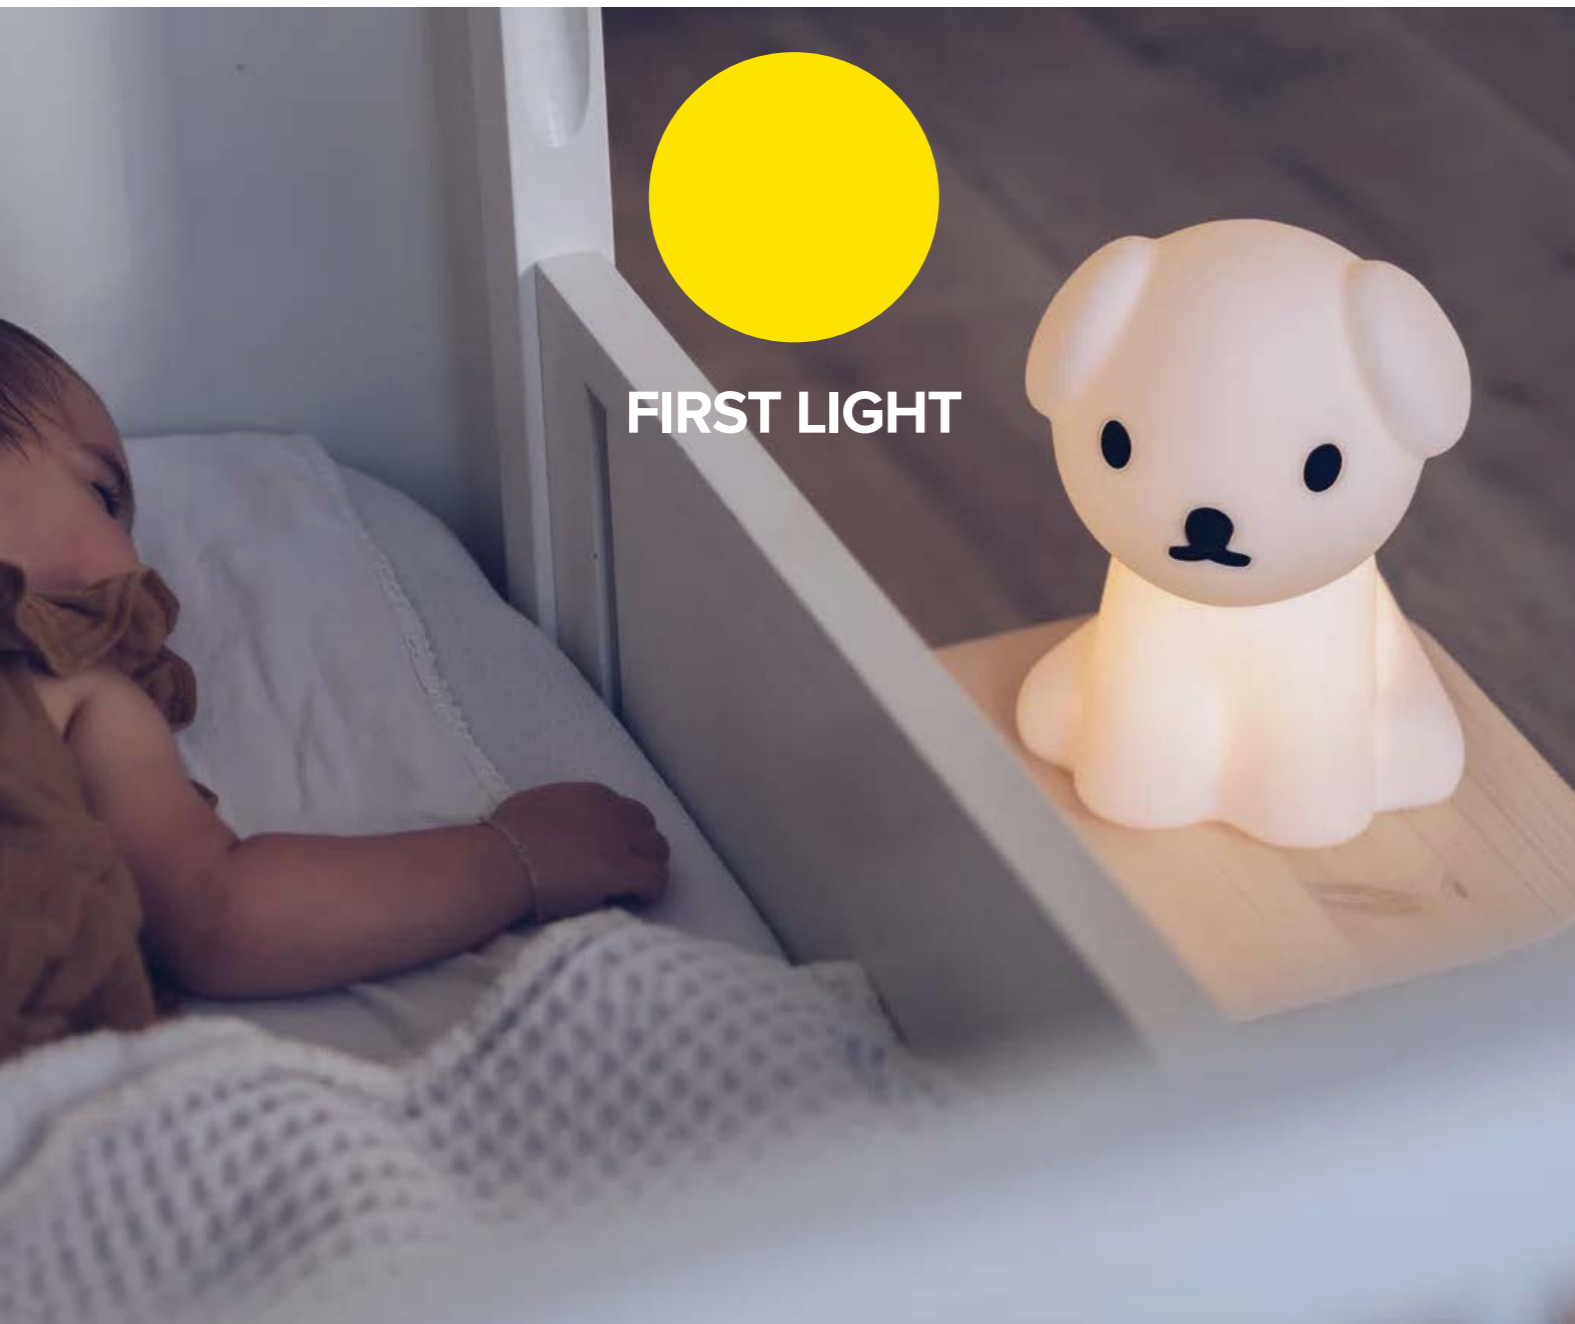

A little friend
for a little miracle

Rechargeable nightlight, warm white light.
Dimmable: six brightness settings.
Charging cable included.