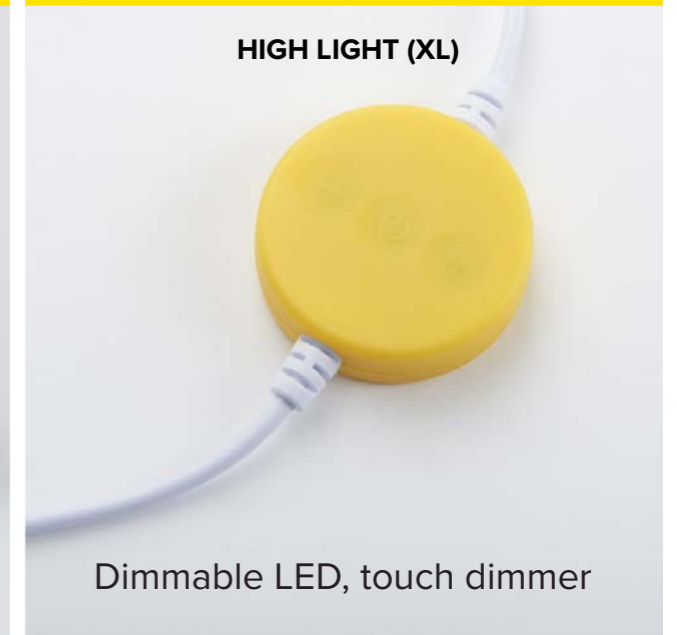

Peaceful warm white LED light
designed by Mr Maria

A sweet little light
you just want to cradle

LED lamp shines for 15 minutes at a time.
Battery included.

BUNDLE OF LIGHT

**Bundle of Light
Miffy**
BL01MF
ORDER INCREMENT: 10