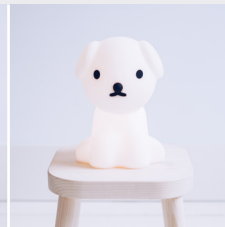

Peaceful warm white LED light
designed by Mr Maria

BUNDLE OF LIGHT

A sweet little light
you just want to cradle

LED lamp shines for 15 minutes at a time.
Battery included. Available in four characters:

miffy

lion

boris

snuffy

FIRST LIGHT

A little friend for a little miracle

Rechargeable nightlight, warm white light.
Dimmable: six brightness settings. Charging cable
included. Available in four characters:

miffy

lion

boris

snuffy

STAR LIGHT

Life companions
to bring style and
character to any room

Dimmable lamp, touch dimmer located on power cable.
Made in the Netherlands. Available in five characters:

miffy

lion

boris