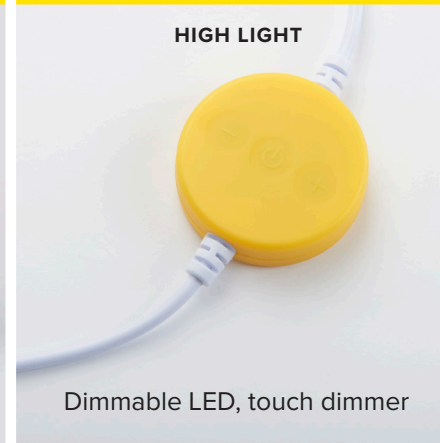

Peaceful warm white LED light
designed by Mr Maria

BUNDLE OF LIGHT

A sweet little light
you just want to cradle

LED lamp shines for 15 minutes at a time.
Battery included. Available in four characters:

miffy

lion

boris

snuffy

FIRST LIGHT

A little friend for a little miracle

Rechargeable nightlight, warm white light.
Dimmable: six brightness settings. Charging cable
included. Available in four characters:

miffy

lion

boris

snuffy

STAR LIGHT

Life companions
to bring style and
character to any room

Dimmable lamp, touch dimmer located on power cable.
Made in the Netherlands. Available in five characters:

miffy

lion

boris

nanuk

kokeshi

HIGH LIGHT

XL designs to make a statement

Dimmable lamp, touch dimmer located on power cable.
Made in the Netherlands. Available in four characters:

miffy

smiley

LIA