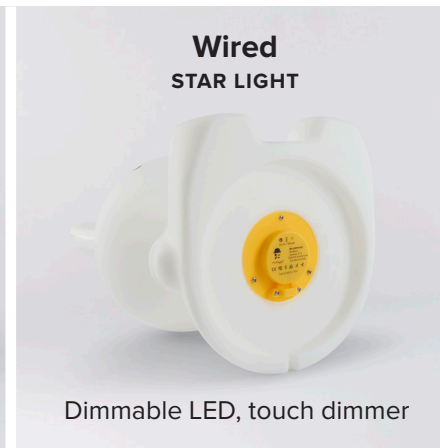

Peaceful warm white LED light
designed by Mr Maria

BUNDLE OF LIGHT

A sweet little light
you just want to cradle

LED lamp shines for 15 minutes at a time.
Battery included. Available in four characters:

miffy

lion

boris

snuffy

FIRST LIGHT

A little friend for a little miracle

Rechargeable nightlight, warm white light.
Dimmable: six brightness settings. Charging cable
included. Available in four characters:

miffy

lion

boris

snuffy

STAR LIGHT

Life companions
to bring style and
character to any room

Dimmable lamp, touch dimmer located on power cable.
Made in the Netherlands. Available in five characters:

miffy

lion

boris

nanuk

kokeshi

HIGH LIGHT

XL designs to make a statement

Dimmable lamp, touch dimmer located on power cable.
Made in the Netherlands. Available in four characters:

miffy

smiley

LIA