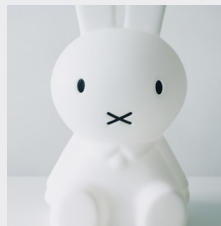

nanuk

kokeshi

HIGH LIGHT

XL designs to make a statement

Dimmable lamp, touch dimmer located on power cable.
Made in the Netherlands. Available in four characters:

miffy

smiley

LIA