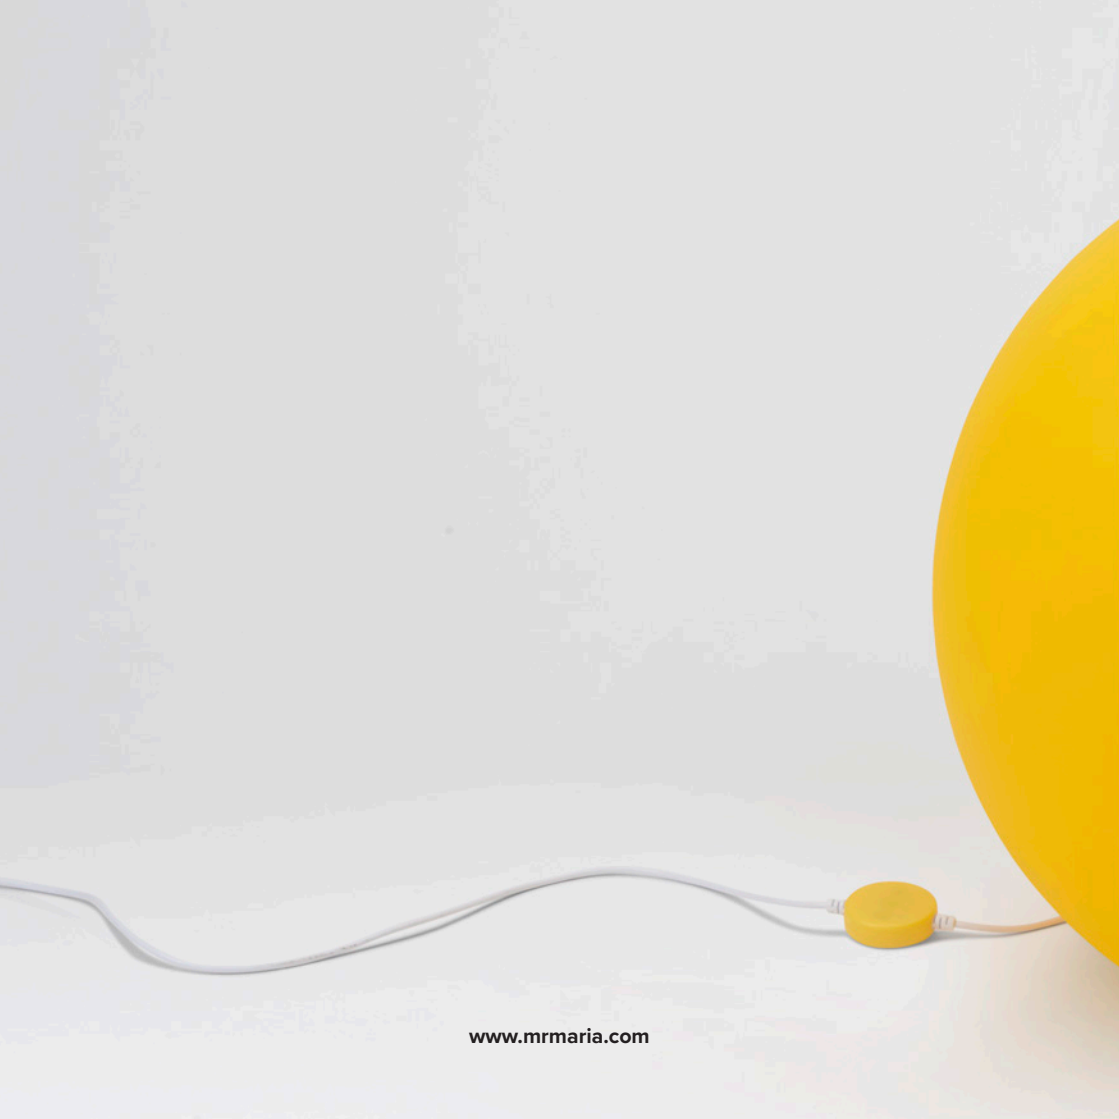

www.mrmaria.com