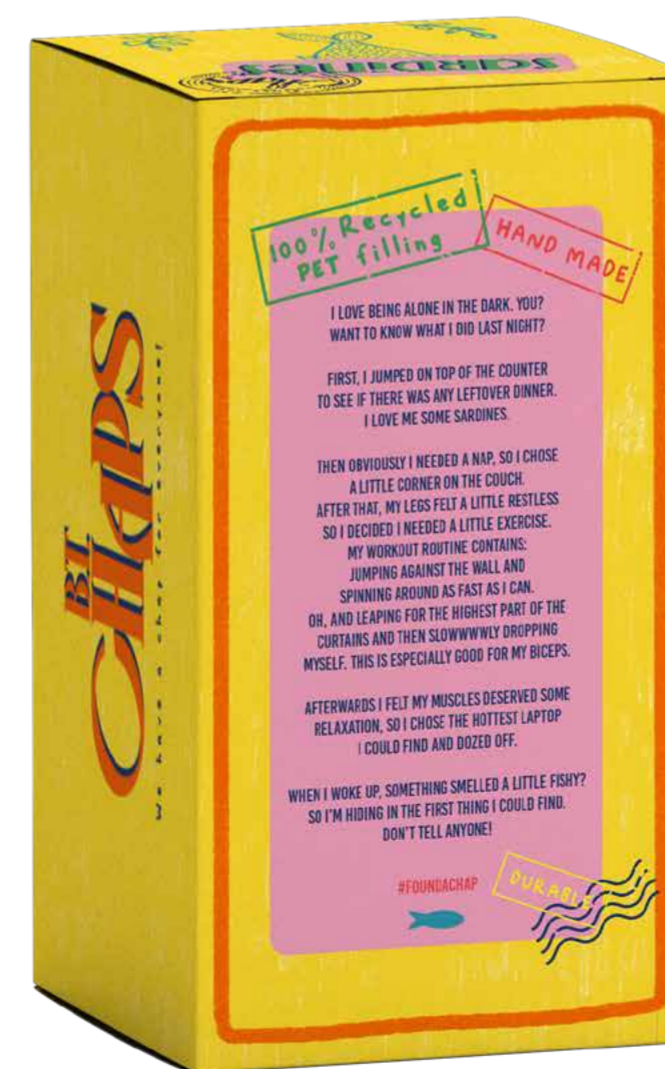

This little mischief of a
Siamese needs a good cleaning.

Will you help him out?

#CHAPSFORLIFE

THE TROTTERS

Eddie the Siamese
17 cm - 6,5" IC - 4 - OC - 36
32.179.004

B.T.
CHAPS

THE GOLDIES

THE GOLDIES