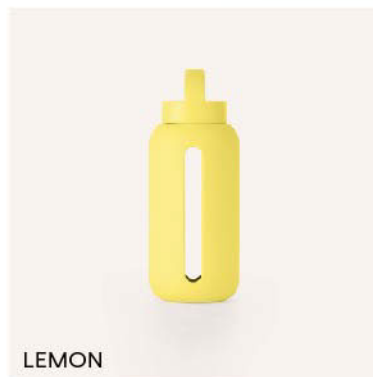

NIGHT-MODE

For Breastfeeding Mamas. Fill up 1 x more to hydrate through those mid-night feeds.

GLASS + SILICONE

The purest way to drink water + a thick protective sleeve.

WIDE DRINKING MOUTH

Easy to clean + ice cube compatible.

COMFORTABLE-CARRY CAP

Perfect grip. Made from Polypropylene.

DISHWASHER SAFE

Wash regularly without concern.

HOW IT WORKS.

Mama Bottle has a patented set of time markings that guide you through each day to meet the recommended daily water intakes for both pregnancy & breastfeeding.

It is perfectly designed so that 3 refills meets the recommendation for pregnancy & 4 refills for postpartum recovery & breastfeeding.

Color SKU's

mini bottle

Mini Bottle is a 500ml mini version of our classic bottles. Made from Borosilicate Glass, Mini Bottle can be used with both hot & cold drinks, tea, coffee etc. Mini Bottle will be available in 8 color ways for launch.